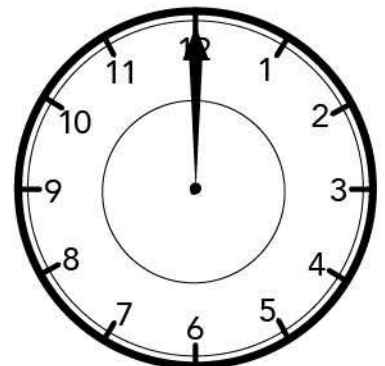

Name _____

Date _____

The Clock

Draw the short hour hand on the clock to match the time below it.

3 o'clock

9 o'clock

5 o'clock

7 o'clock

4 o'clock

11 o'clock

8 o'clock

1 o'clock

12 o'clock