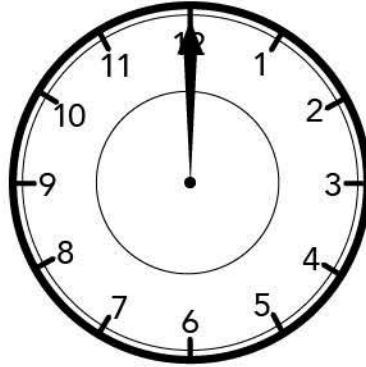

## The Clock

Draw the short hour hand on the clock to match the time below it.

3 o'clock

9 o'clock

5 o'clock

7 o'clock

4 o'clock

11 o'clock